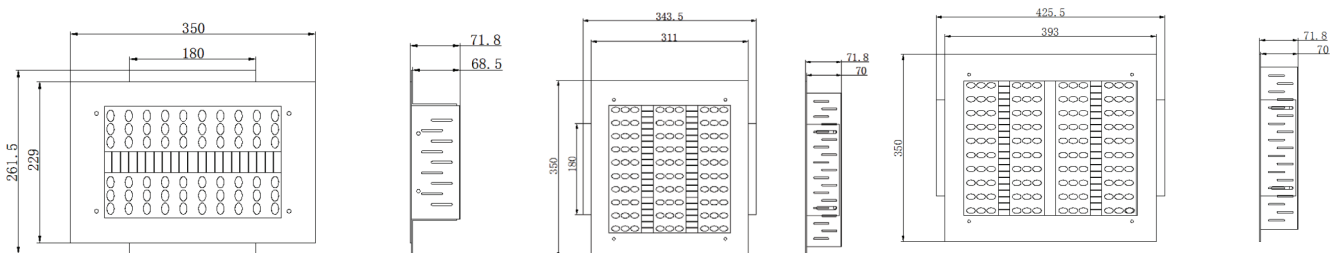

Technical Specifications

Beam Angle: 90° x 90° (Others on request)

Luminous Efficacy: 110lm/W

Input Voltage: AC 110-280V

High Colour Rendering Index ≥ 80Ra

LED Type: Epistar SMD3030 LED

Operating Temperature: -20°C to 50°C

Power Factor ≥ 0.95

Mounting Height: 5 - 12m

Colour Temperature: PW 5000K