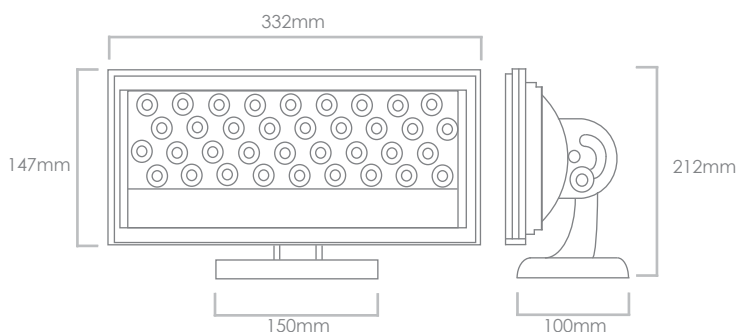

Square Wall Washer

36W / 42W

RGB / Single Colour