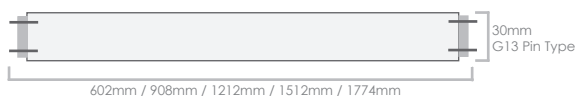

T8 Tube LED

Diffuseur sablé

Blanc Chaud / Blanc Naturel / Blanc Pur / Blanc Froid