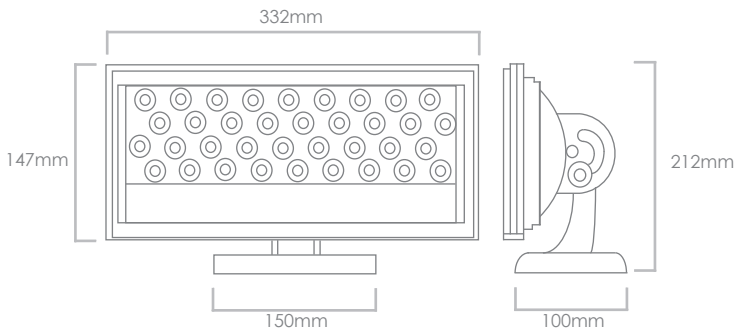

Next Day Delivery

Square Wall Washer

36W / 60W

RGB / Single Colour