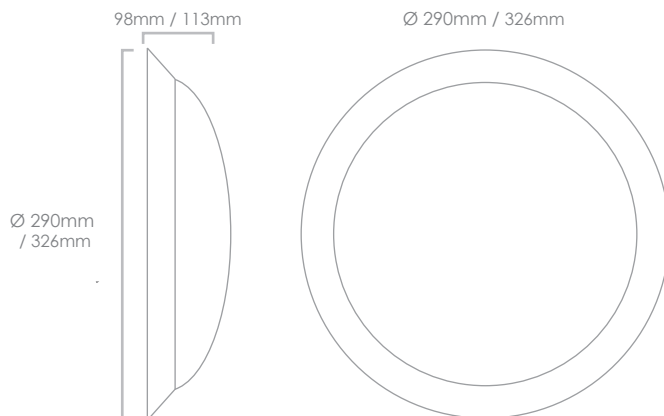

## LED Surface Mount Dome

Decorative LED surface mount luminaire designed to replace **conventional 2D CFL fittings with 36% energy savings**. This fitting comprises of a high quality RAL White powder coated aluminium base with a removable PMMA dome diffuser for uniform, stylish light output of up to 00lm from a series of high quality Epistar SMD 2835 LEDs. Rear fixing holes with a central cable exit mean this unit is suitable for both wall or ceiling in a **variety of commercial spaces such as stairwells, corridors, walkways and small areas** such as bathrooms (zone 3 - IP44) and cupboards.

Code	Nominal Size	Lumen Output	Power Consumption	LED Quantity	Equivalent
SDSF-018	Ø 290mm x 98mm	1600lm	18W	100pcs	28W 2D CFL
SDSF-024	Ø 326mm x 113mm	2000lm	24W	140pcs	38W 2D CFL

Available in the following lumen finishes:

## Technical Specifications

Beam Angle: 120°

Luminous Efficacy: up to 88lm/W

Input Voltage: AC 230V

High Colour Rendering Index ≥85Ra

LED Type: Epistar SMD2835

Operating Temperature: -20°C to 50°C

Power Factor ≥ 0.95