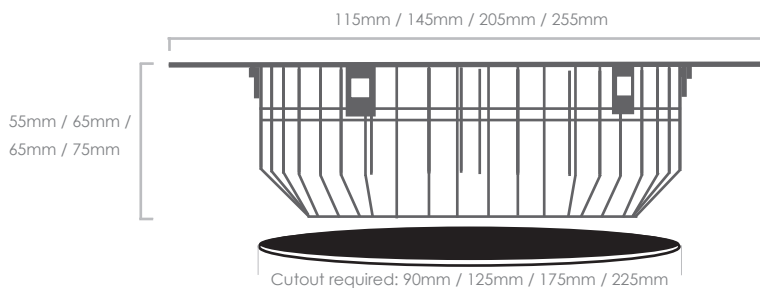

## LED Recessed Downlight - Clear / Frosted Diffuser

Smart finish, low profile, energy efficient LED downlights, used to illuminate or accent a variety of commercial spaces. Our luminaires have a built in slimline aluminium heatsink with spring loaded mounting clips for a recessed installation. Options of 3" / 4" / 6" / 8" sized light output, with a white polycarbonate fascia and clear (SDDL-CL) / frosted (SDDL-FR) light diffuser options make these luminaires highly suited to retail and public spaces, with a range of sizes ensures consistent style whatever the application/objectives. Features external driver with quick-fit connector for first/second-fix installations. Further options of 3-hour maintained (M3)/ non-maintained (NM3) emergency packs (SDDL-XXX-XX-EM).

Code	Nominal Size	Lumen Output	Power Consumption	LED Quantity	Equivalent
SDDL-003-3CL/FR	Ø 3" (115mm x 55mm)	260-320lm	4W	3pcs	40W Spotlight
SDDL-009-4CL/FR	Ø 4" (145mm x 65mm)	850-900lm	12W	9pcs	20W CFL Single PL
SDDL-015-6CL/FR	Ø 6" (205mm x 65mm)	1250-1400lm	18W	15pcs	36W CFL Twin PL
SDDL-021-8CL/FR	Ø 8" (255mm x 75mm)	1500-1800lm	23W	21pcs	52W CFL Twin PL

### Technical Specifications

Beam Angle: 80°

Luminous Efficacy: up to 80lm/W

Input Voltage: AC 230V

High Colour Rendering Index ≥85Ra

LED Type: Epistar High Power 1W LED

Operating Temperature: -20°C to 50°C

Power Factor ≥ 0.95

Colour Temperature: WW 2800-3000K  
 NW 4000-4500K  
 PW 5500-6000K  
 CW 6500-7000K